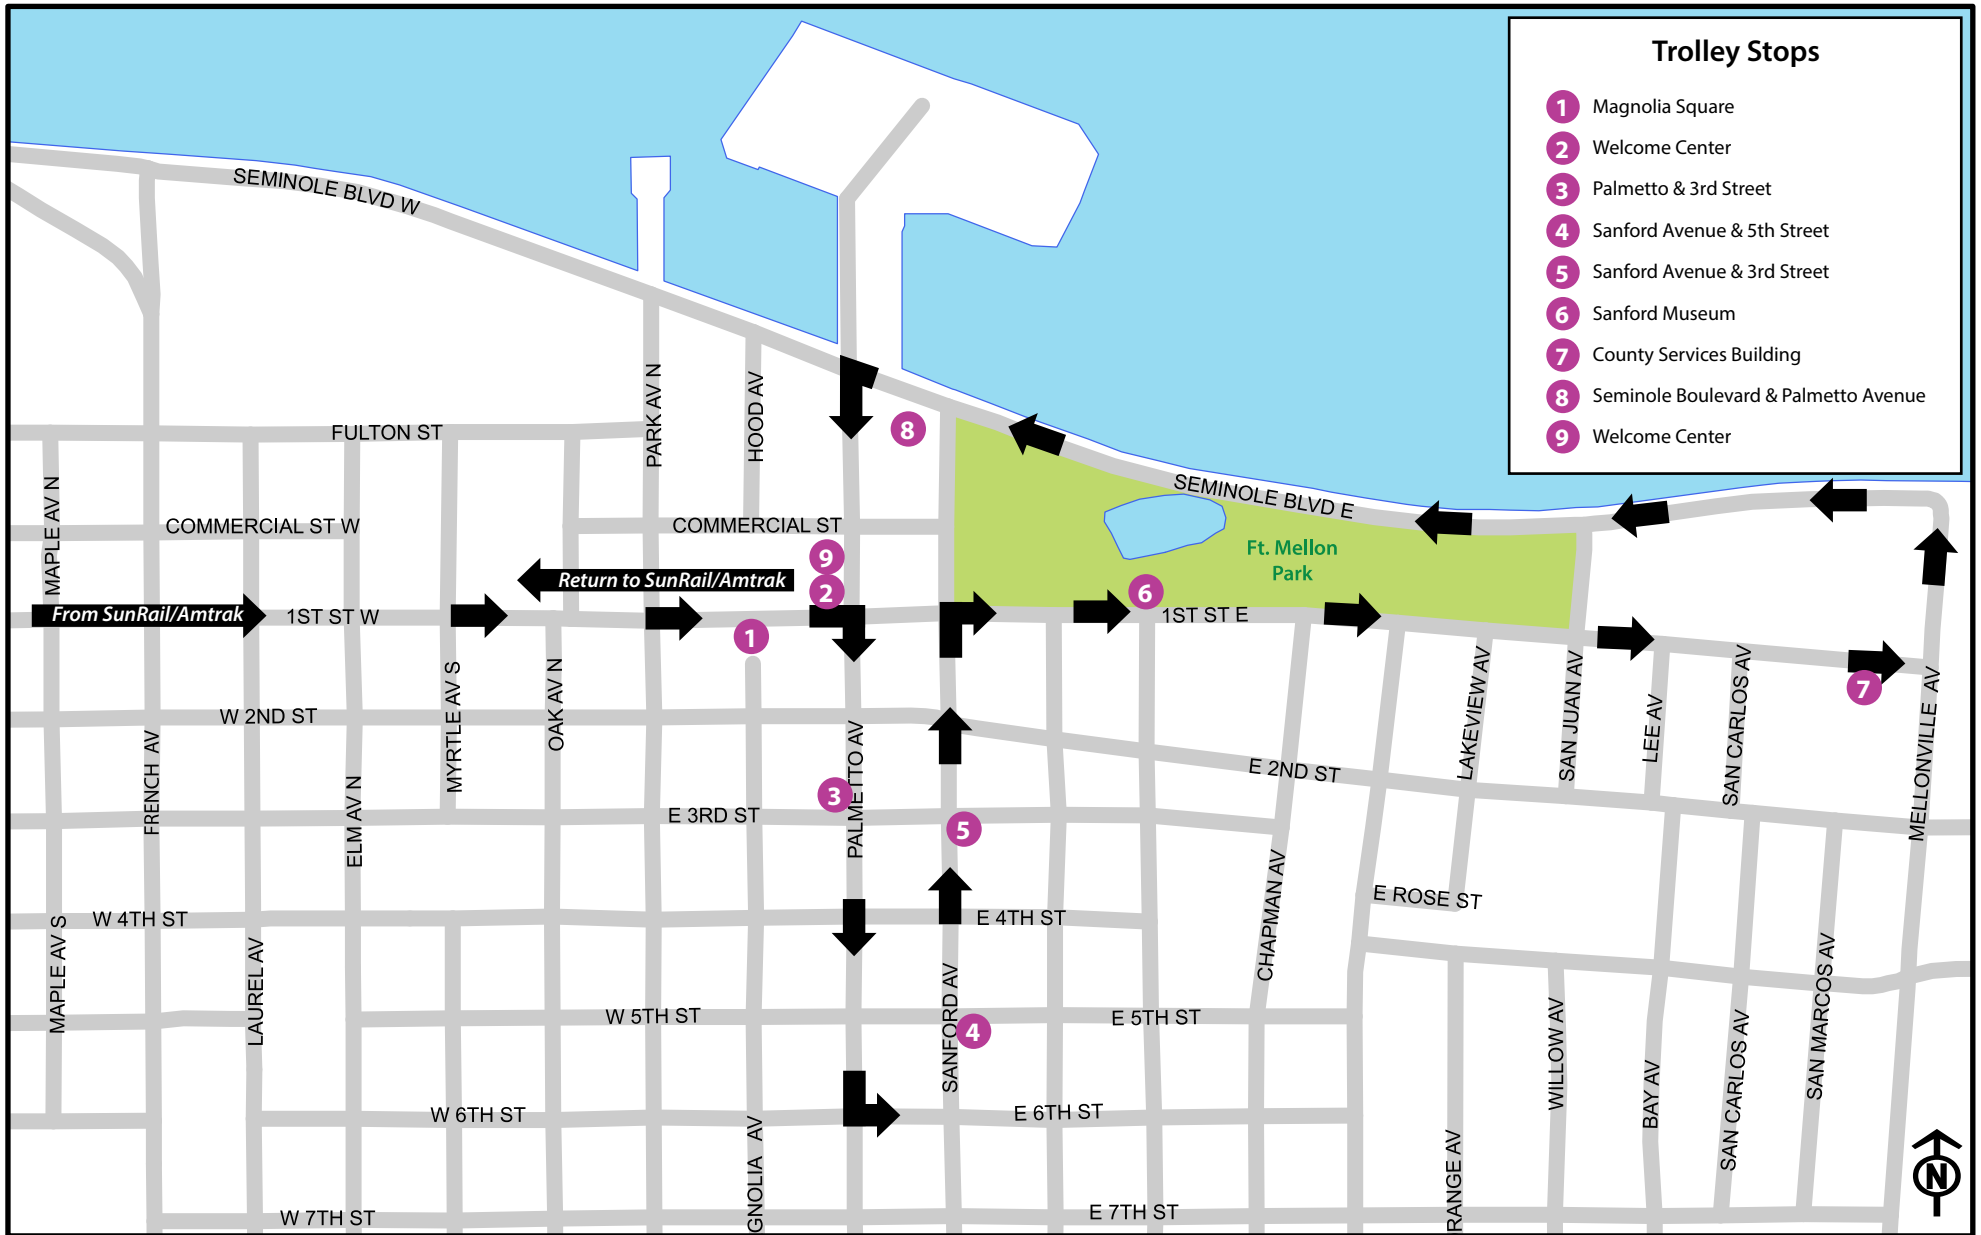

Route of the Sanford Trolley

FREE TROLLEY ARRIVAL SCHEDULE

Tuesday Through Thursday - Noon to 8PM								
Mondays - Noon to 3PM								
	12:00	1:00	2:00	3:00	4:00	5:00	6:00	7:00
SUNRAIL	12:00	1:00	2:00	3:00	4:00	5:00	6:00	7:00
AMTRAK	12:20	1:20	See below					
MAGNOLIA SQUARE	12:40	1:40	2:25	3:25	4:20	5:25	6:25	7:25
WELCOME CENTER	12:41	1:41	2:26	3:26	4:21	5:26	6:26	7:26
PALMETTO & 3RD	12:42	1:42	2:27	3:27	4:22	5:27	6:27	7:27
SANFORD AVE. & 5TH	12:44	1:44	2:29	3:29	4:24	5:29	6:29	7:29
SANFORD AVE. & 3RD	12:45	1:45	2:30	3:30	4:25	5:30	6:30	7:30
SANFORD MUSEUM	12:46	1:46	2:31	3:31	4:26	5:31	6:31	7:31
COUNTY SVC BLDG.	12:47	1:47	2:32	3:32	4:27	5:32	6:32	7:32
WELCOME CENTER	12:53	1:53	2:38	3:35	4:30	5:35	6:35	7:35
SUNRAIL				3:45	4:40	5:45	6:45	7:45
AMTRAK	Last Drop Off		2:45					

Fri-Sat Extended hours Noon-11PM				
SUNRAIL	7:45	8:15	9:00	10:00
AMTRAK	No Service after 2:45 see above			
MAGNOLIA SQUARE	7:55	8:40	9:25	10:25
WELCOME CENTER	7:56	8:41	9:26	10:26
PALMETTO & 3RD	7:57	8:42	9:27	10:27
SANFORD AVE. & 5TH	7:59	8:44	9:29	10:29
SANFORD AVE. & 3RD	8:00	8:45	9:30	10:30
SANFORD MUSEUM	8:01	8:46	9:31	10:31
COUNTY SVC BLDG.	8:02	8:47	9:32	10:32
WELCOME CENTER	8:05	8:50	9:35	10:35
SUNRAIL	8:15	8:59	9:45	10:45
AMTRAK				

Sunday - no service

Mondays - Noon to 3PM ONLY
 Tuesdays - Thursdays - Noon to 8PM
 Fridays & Saturdays - Noon to 11PM