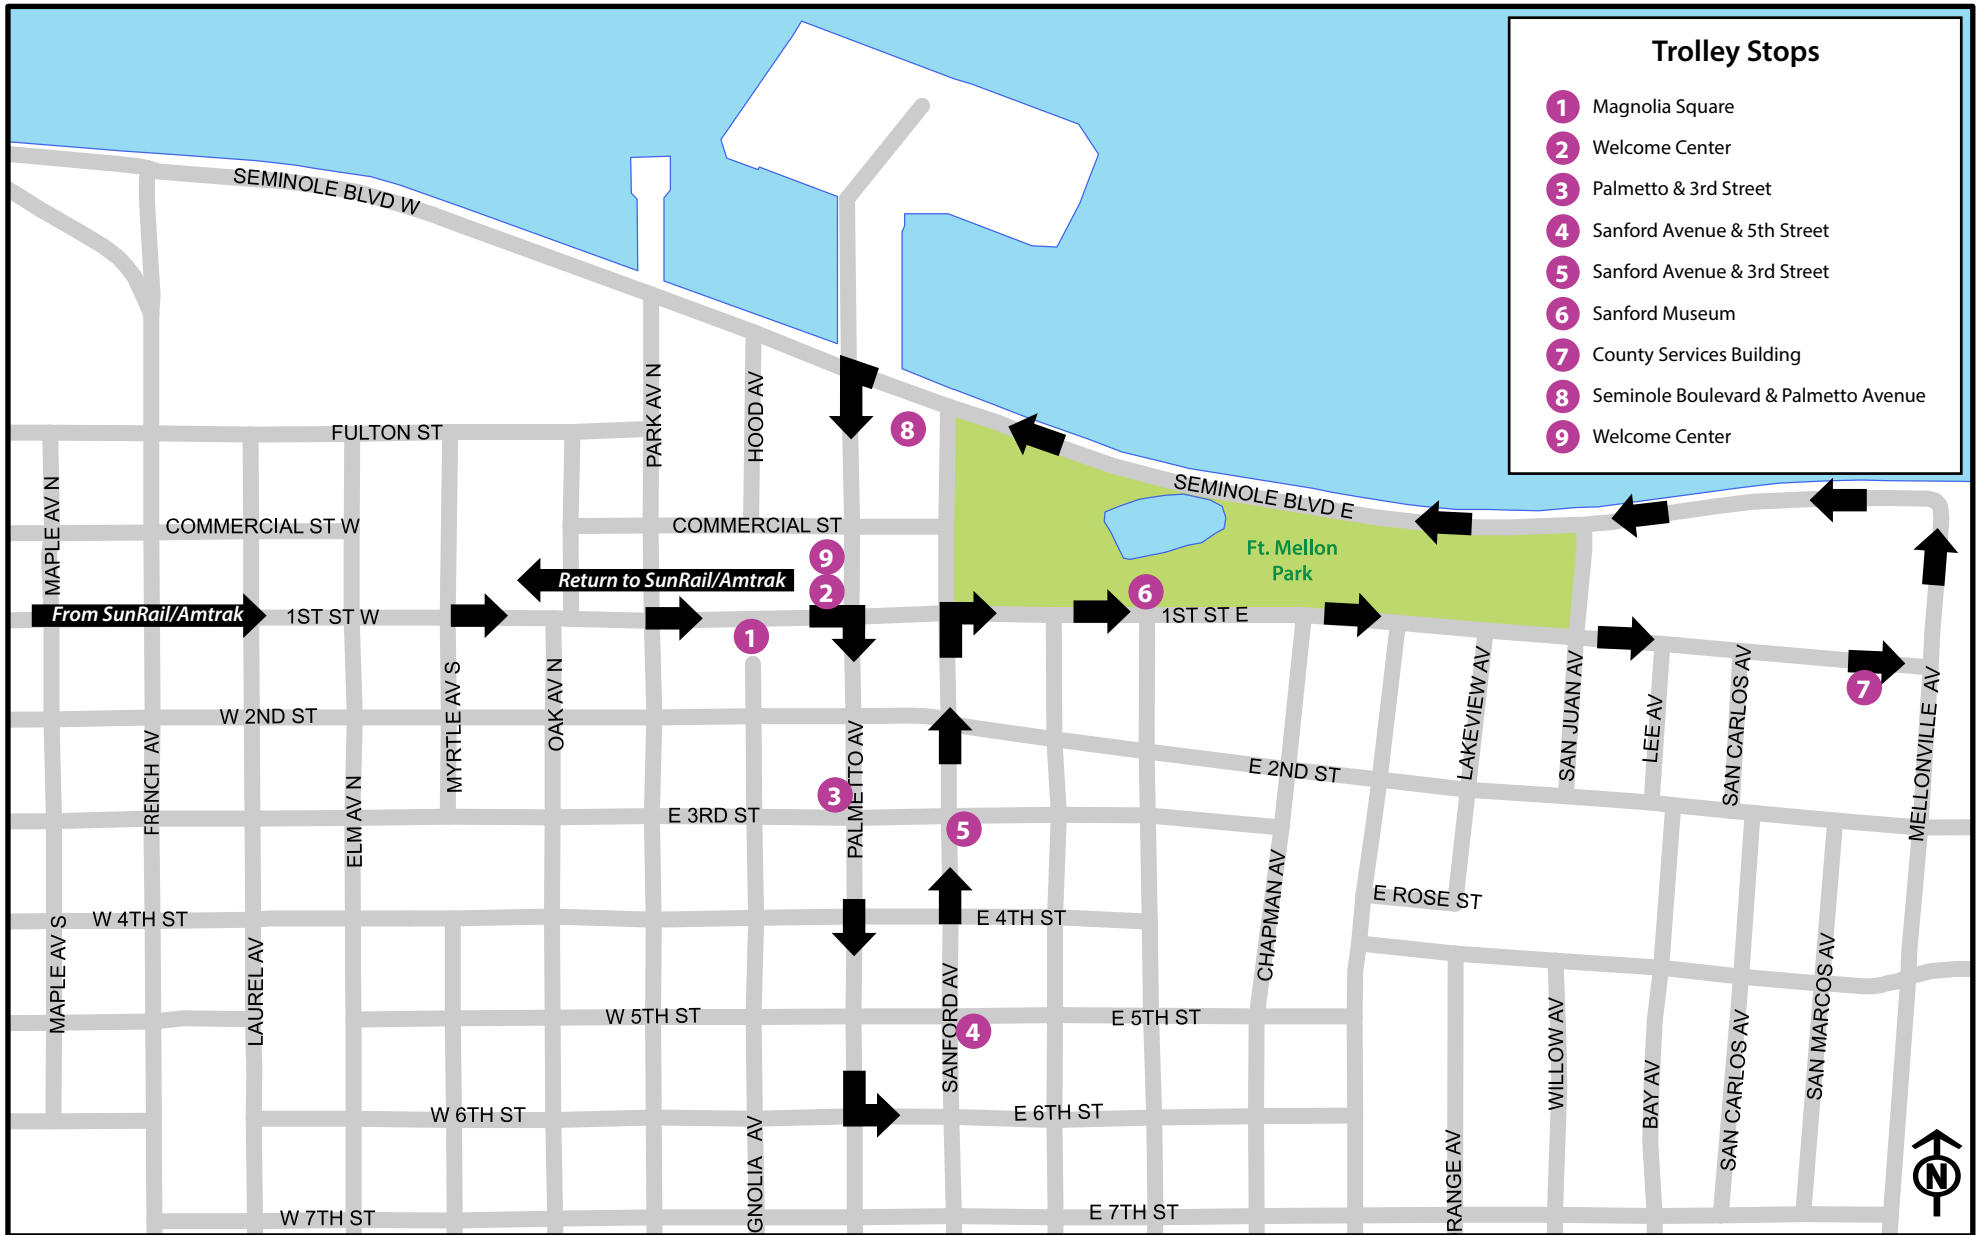

Route of the Sanford Trolley

CITY OF
SANFORD
 COMMUNITY REDEVELOPMENT AGENCY

Brought to you by the Sanford
 Community Redevelopment Agency.

Free Trolley Arrival Schedule

Tuesday Through Thursday - Noon to 8PM										
	Mondays - Noon to 3PM									
SUNRAIL	12:00	1:00	2:00	3:00	4:00	5:00	6:00	7:00		
AMTRAK	12:20	1:20	See below							
MAGNOLIA SQUARE	12:40	1:40	2:25	3:25	4:20	5:25	6:25	7:25		
WELCOME CENTER	12:41	1:41	2:26	3:26	4:21	5:26	6:26	7:26		
PALMETTO & 3RD	12:42	1:42	2:27	3:27	4:22	5:27	6:27	7:27		
SANFORD AVE. & 5TH	12:44	1:44	2:29	3:29	4:24	5:29	6:29	7:29		
SANFORD AVE. & 3RD	12:45	1:45	2:30	3:30	4:25	5:30	6:30	7:30		
SANFORD MUSEUM	12:46	1:46	2:31	3:31	4:26	5:31	6:31	7:31		
COUNTY SVC BLDG.	12:47	1:47	2:32	3:32	4:27	5:32	6:32	7:32		
SEMINOLE BLVD & PALMETTO	12:52	1:52	2:37	3:34	4:29	5:34	6:34	7:34		
WELCOME CENTER	12:53	1:53	2:38	3:35	4:30	5:35	6:35	7:35		
SUNRAIL				3:45	4:40	5:45	6:45	7:45		
AMTRAK	Last Drop Off		2:45							

	Fri-Sat Extended hours Noon-11PM			
SUNRAIL	7:45	8:15	9:00	10:00
AMTRAK	No Service after 2:45 see above			
MAGNOLIA SQUARE	7:55	8:40	9:25	10:25
WELCOME CENTER	7:56	8:41	9:26	10:26
PALMETTO & 3RD	7:57	8:42	9:27	10:27
SANFORD AVE. & 5TH	7:59	8:44	9:29	10:29
SANFORD AVE. & 3RD	8:00	8:45	9:30	10:30
SANFORD MUSEUM	8:01	8:46	9:31	10:31
COUNTY SVC BLDG.	8:02	8:47	9:32	10:32
SEMINOLE BLVD & PALMETTO	8:04	8:49	9:34	10:34
WELCOME CENTER	8:05	8:50	9:35	10:35
SUNRAIL	8:15	8:59	9:45	10:45
AMTRAK				

Sunday - No Service
 Mondays - Noon to 3PM ONLY
 Tuesdays - Thursdays - Noon to 8PM
 Fridays & Saturdays - Noon to 11PM