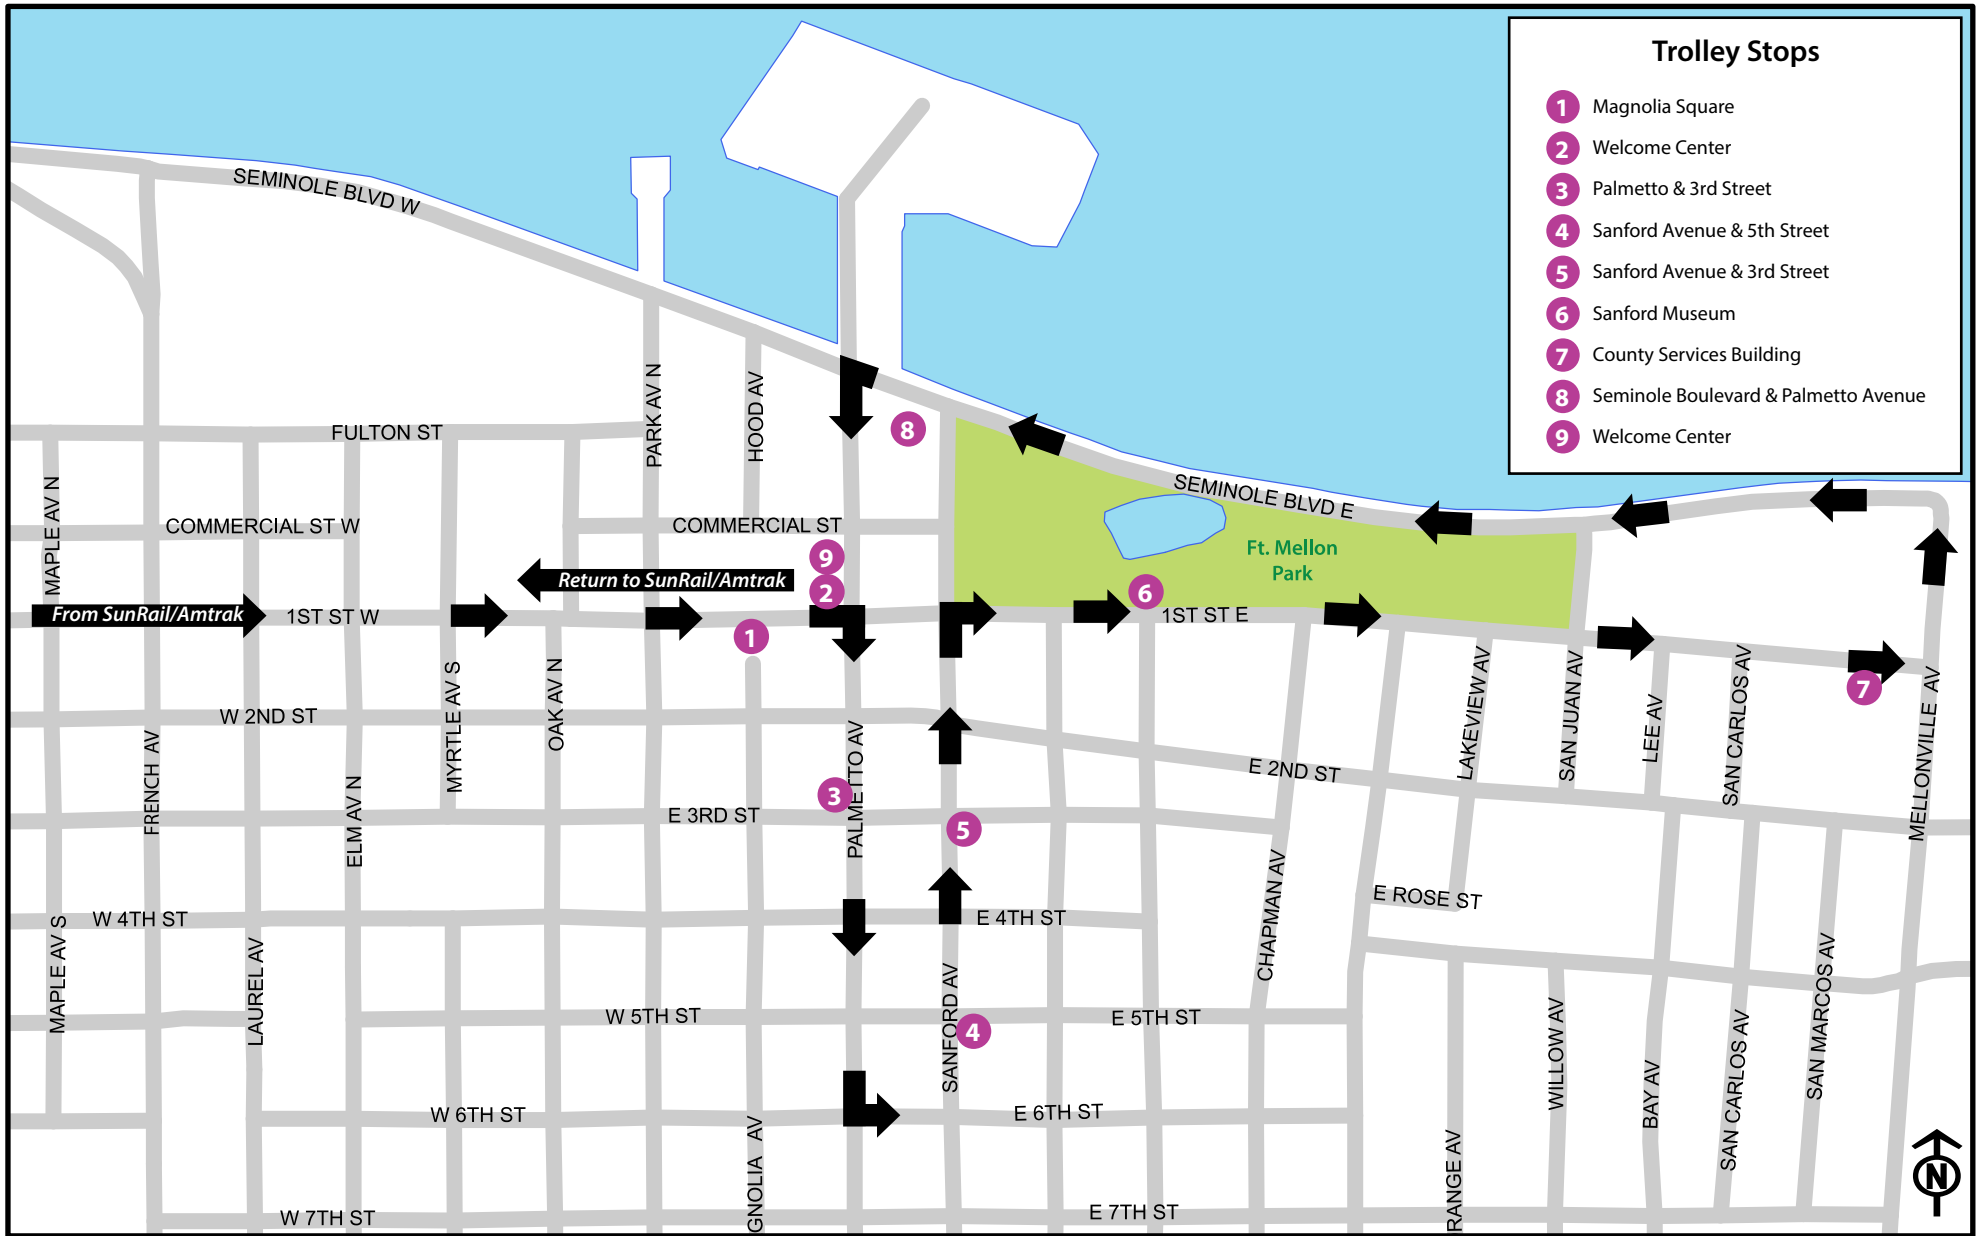

# Route of the Sanford Trolley

CITY OF  
**SANFORD**  
 COMMUNITY REDEVELOPMENT AGENCY

Brought to you by the Sanford  
 Community Redevelopment Agency.

## FREE TROLLEY ARRIVAL SCHEDULE

**Effective July 23, 2018**

TROLLEY DESTINATIONS	ARRIVAL TIMES MONDAY - SATURDAY							
TROLLEY ARRIVES AT SUNRAIL	12PM	1PM	2PM	3PM	3:45PM	4:40PM	5:45PM	6:45PM
TROLLEY LEAVES SUNRAIL	12:15	1:15	2:15	3:15	4:10	5:15	6:15	7:15
AMTRAK	12:20	1:20	/	/	/	/	/	/
MAGNOLIA SQUARE	12:40	1:40	2:25	3:25	4:20	5:25	6:25	7:25
WELCOME CENTER	12:41	1:41	2:26	3:26	4:21	5:26	6:26	7:26
PALMETTO & 3RD	12:42	1:42	2:27	3:27	4:22	5:27	6:27	7:27
SANFORD AVE. & 5TH	12:44	1:44	2:29	3:29	4:24	5:29	6:29	7:29
SANFORD AVE. & 3RD	12:45	1:45	2:30	3:30	4:25	5:30	6:30	7:30
SANFORD MUSEUM	12:46	1:46	2:31	3:31	4:26	5:31	6:31	7:31
COUNTY SVC BLDG.	12:47	1:47	2:32	3:32	4:27	5:32	6:32	7:32
SEMINOLE BLVD. & PALMETTO AVE.	12:52	1:52	2:37	3:34	4:29	5:34	6:34	7:34
WELCOME CENTER	12:53	1:53	2:38	3:35	4:30	5:35	6:35	7:35
AMTRAK	/	/	2:45	/	/	/	/	/

### Extended Friday Service Till 9pm

TROLLEY DESTINATIONS	ARRIVAL TIMES	
TROLLEY ARRIVES AT SUNRAIL	7:40PM	8:15PM
TROLLEY LEAVES SUNRAIL	7:45	8:30
AMTRAK	/	/
MAGNOLIA SQUARE	7:55	8:40
WELCOME CENTER	7:56	8:41
PALMETTO & 3RD	7:57	8:42
SANFORD AVE. & 5TH	7:59	8:44
SANFORD AVE. & 3RD	8:00	8:45
SANFORD MUSEUM	8:01	8:46
COUNTY SVC BLDG.	8:02	8:47
SEMINOLE BLVD. & PALMETTO AVE.	/	/
WELCOME CENTER	8:05	8:50

**Sunday - no service**

For more information visit:

<http://www.sanfordfl.gov/visitors/transportation>