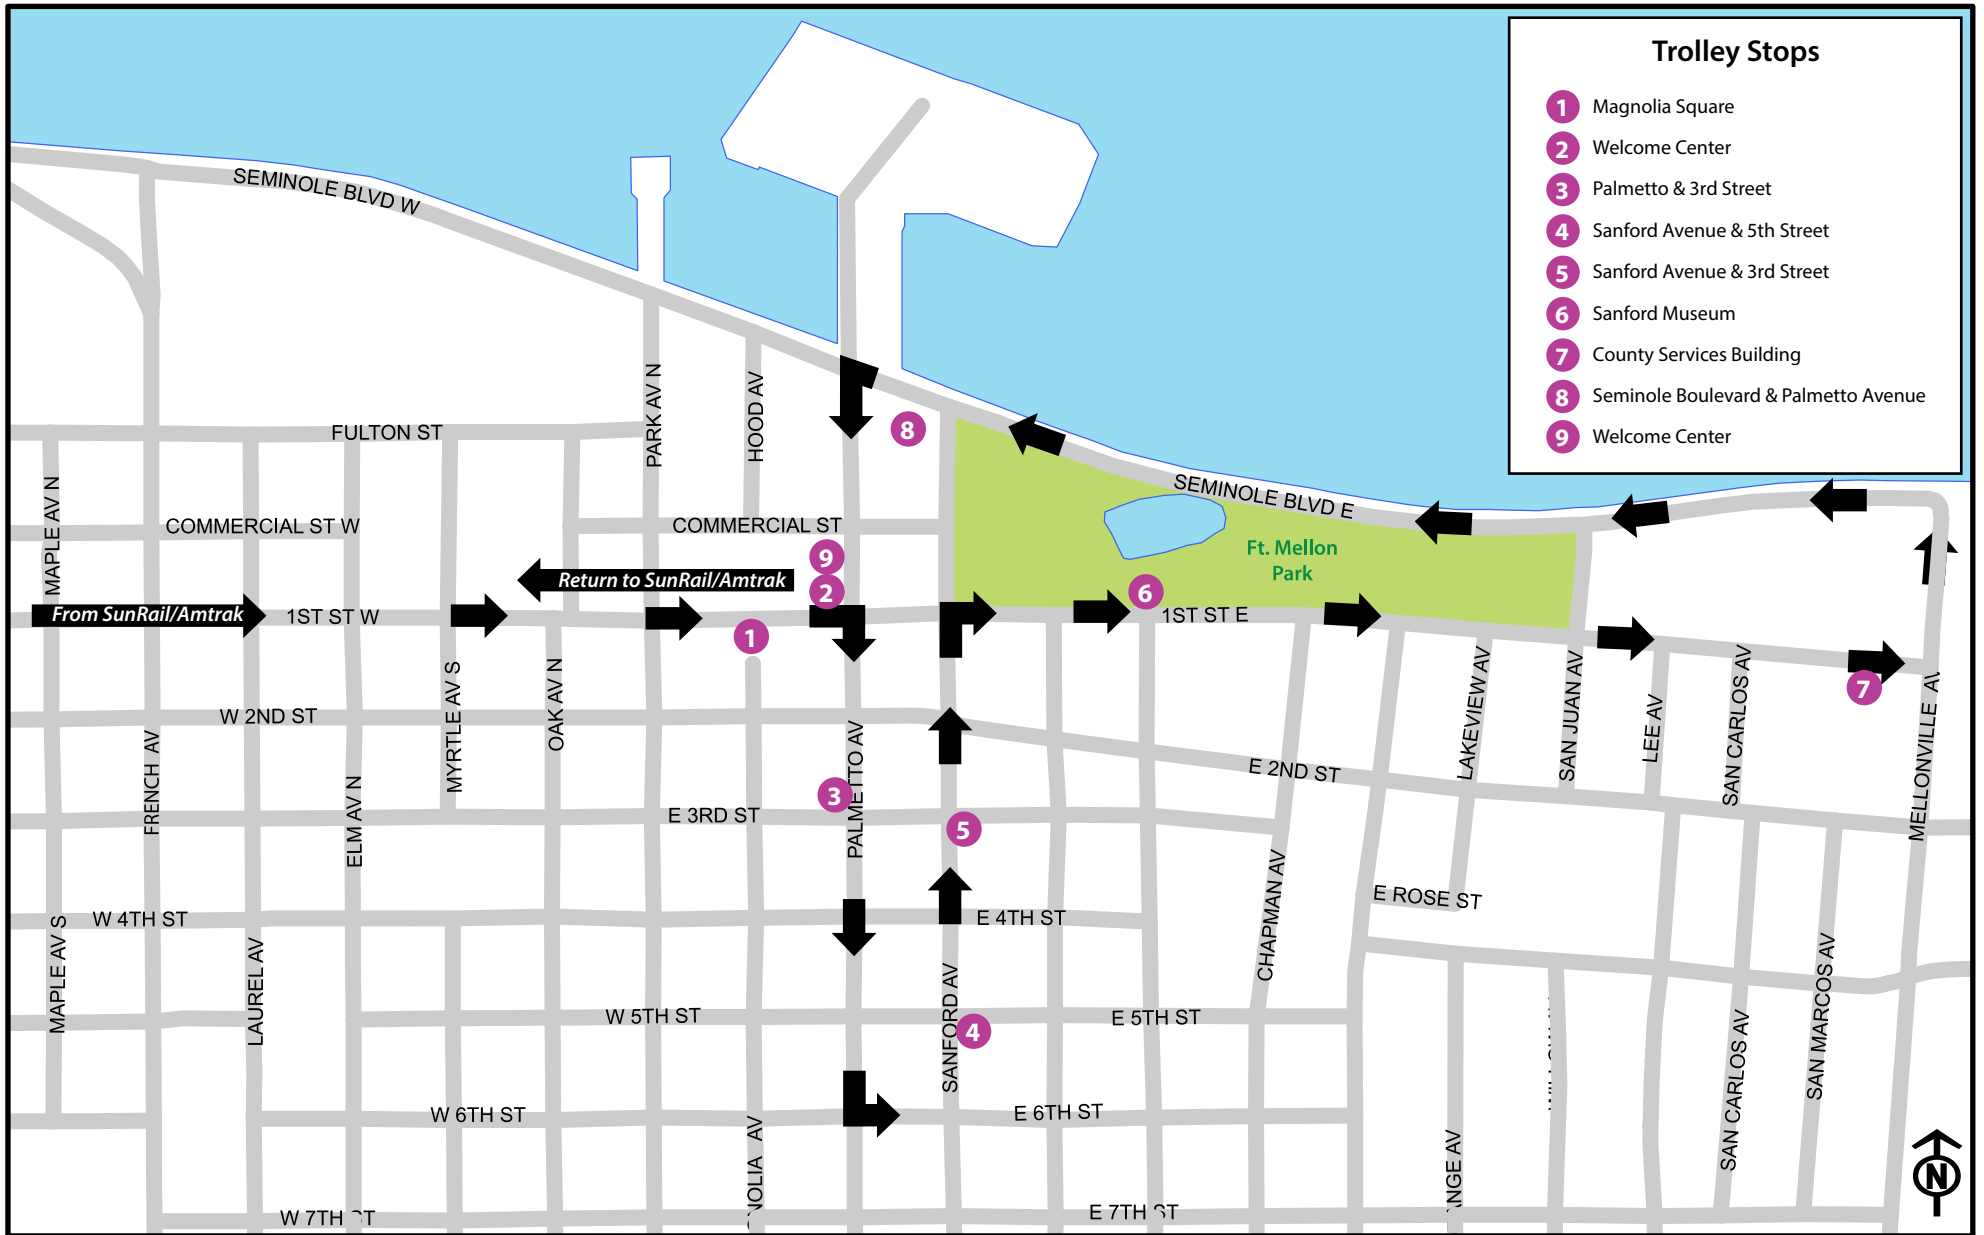

Route of the Sanford Trolley

CITY OF
SANFORD
 COMMUNITY REDEVELOPMENT AGENCY

Brought to you by the Sanford
 Community Redevelopment Agency.

FREE TROLLEY SCHEDULE

Effective April 1, 2019

	ARRIVAL TIMES MONDAY - SATURDAY											
SUNRAIL NORTHBOUND ARRIVALS	12:05		1:35		2:35		3:35		4:35		5:35 & 6:05	6:45
SUNRAIL SOUTHBOUND ARRIVALS		12:36	1:36			3:06	3:36	4:06 & 4:36	5:06			6:51
TROLLEY LEAVES SUNRAIL	12:15	12:55	1:45	2:15	2:45	3:15	3:55	4:45	5:15	6:15	7:15	
MAGNOLIA SQUARE	12:25	1:05	1:55	2:25	2:55	3:25	4:05	4:55	5:25	6:25	7:25	
WELCOME CENTER	12:26	1:06	1:56	2:26	2:56	3:26	4:06	4:56	5:26	6:26	7:26	
PALMETTO & 3RD	12:27	1:07	1:57	2:27	2:57	3:27	4:07	4:57	5:27	6:27	7:27	
SANFORD AVE. & 5TH	12:29	1:09	1:59	2:29	2:59	3:29	4:09	4:59	5:29	6:29	7:29	
SANFORD AVE. & 3RD	12:30	1:10	2:00	2:30	3:00	3:30	4:10	5:00	5:30	6:30	7:30	
SANFORD MUSEUM	12:31	1:11	2:01	2:31	3:01	3:31	4:11	5:01	5:31	6:31	7:31	
COUNTY SVC BLDG.	12:32	1:12	2:02	2:32	3:02	3:32	4:12	5:02	5:32	6:32	7:32	
SEMINOLE BLVD. & PALMETTO AVE	12:34	1:14	2:04	2:34	3:04	3:34	4:14	5:04	5:34	6:34	7:34	
WELCOME CENTER	12:35	1:15	2:05	2:35	3:05	3:35	4:15	5:05	5:35	6:35	7:35	

Extended Friday Service Till 9pm

	ARRIVAL TIMES	
SUNRAIL NORTHBOUND ARRIVALS	7:15	7:45 & 8:15
SUNRAIL SOUTHBOUND ARRIVALS		8:16
TROLLEY LEAVES SUNRAIL	7:45	8:30
MAGNOLIA SQUARE	7:55	8:40
WELCOME CENTER	7:56	8:41
PALMETTO & 3RD	7:57	8:42
SANFORD AVE. & 5TH	7:59	8:44
SANFORD AVE. & 3RD	8:00	8:45
SANFORD MUSEUM	8:01	8:46
COUNTY SVC BLDG.	8:02	8:47
SEMINOLE BLVD. & PALMETTO AVE	8:04	8:49
WELCOME CENTER	8:05	8:50
TROLLEY ARRIVES AT SUNRAIL	8:15	8:59

LIMITED RETURN SERVICE
LIMITED RETURN SERVICE

Sunday - no service

NOTE: Road closures, train schedule changes, and other unforeseen circumstances may affect the schedule. Schedule is subject to change without notice.

To track the trolley "live" please visit <https://www.sanfordfl.gov/residents/trolley>

AMTRAK SERVICE - NOON TO 3PM ON MONDAY THROUGH FRIDAY - CONTINUOUS LOOP