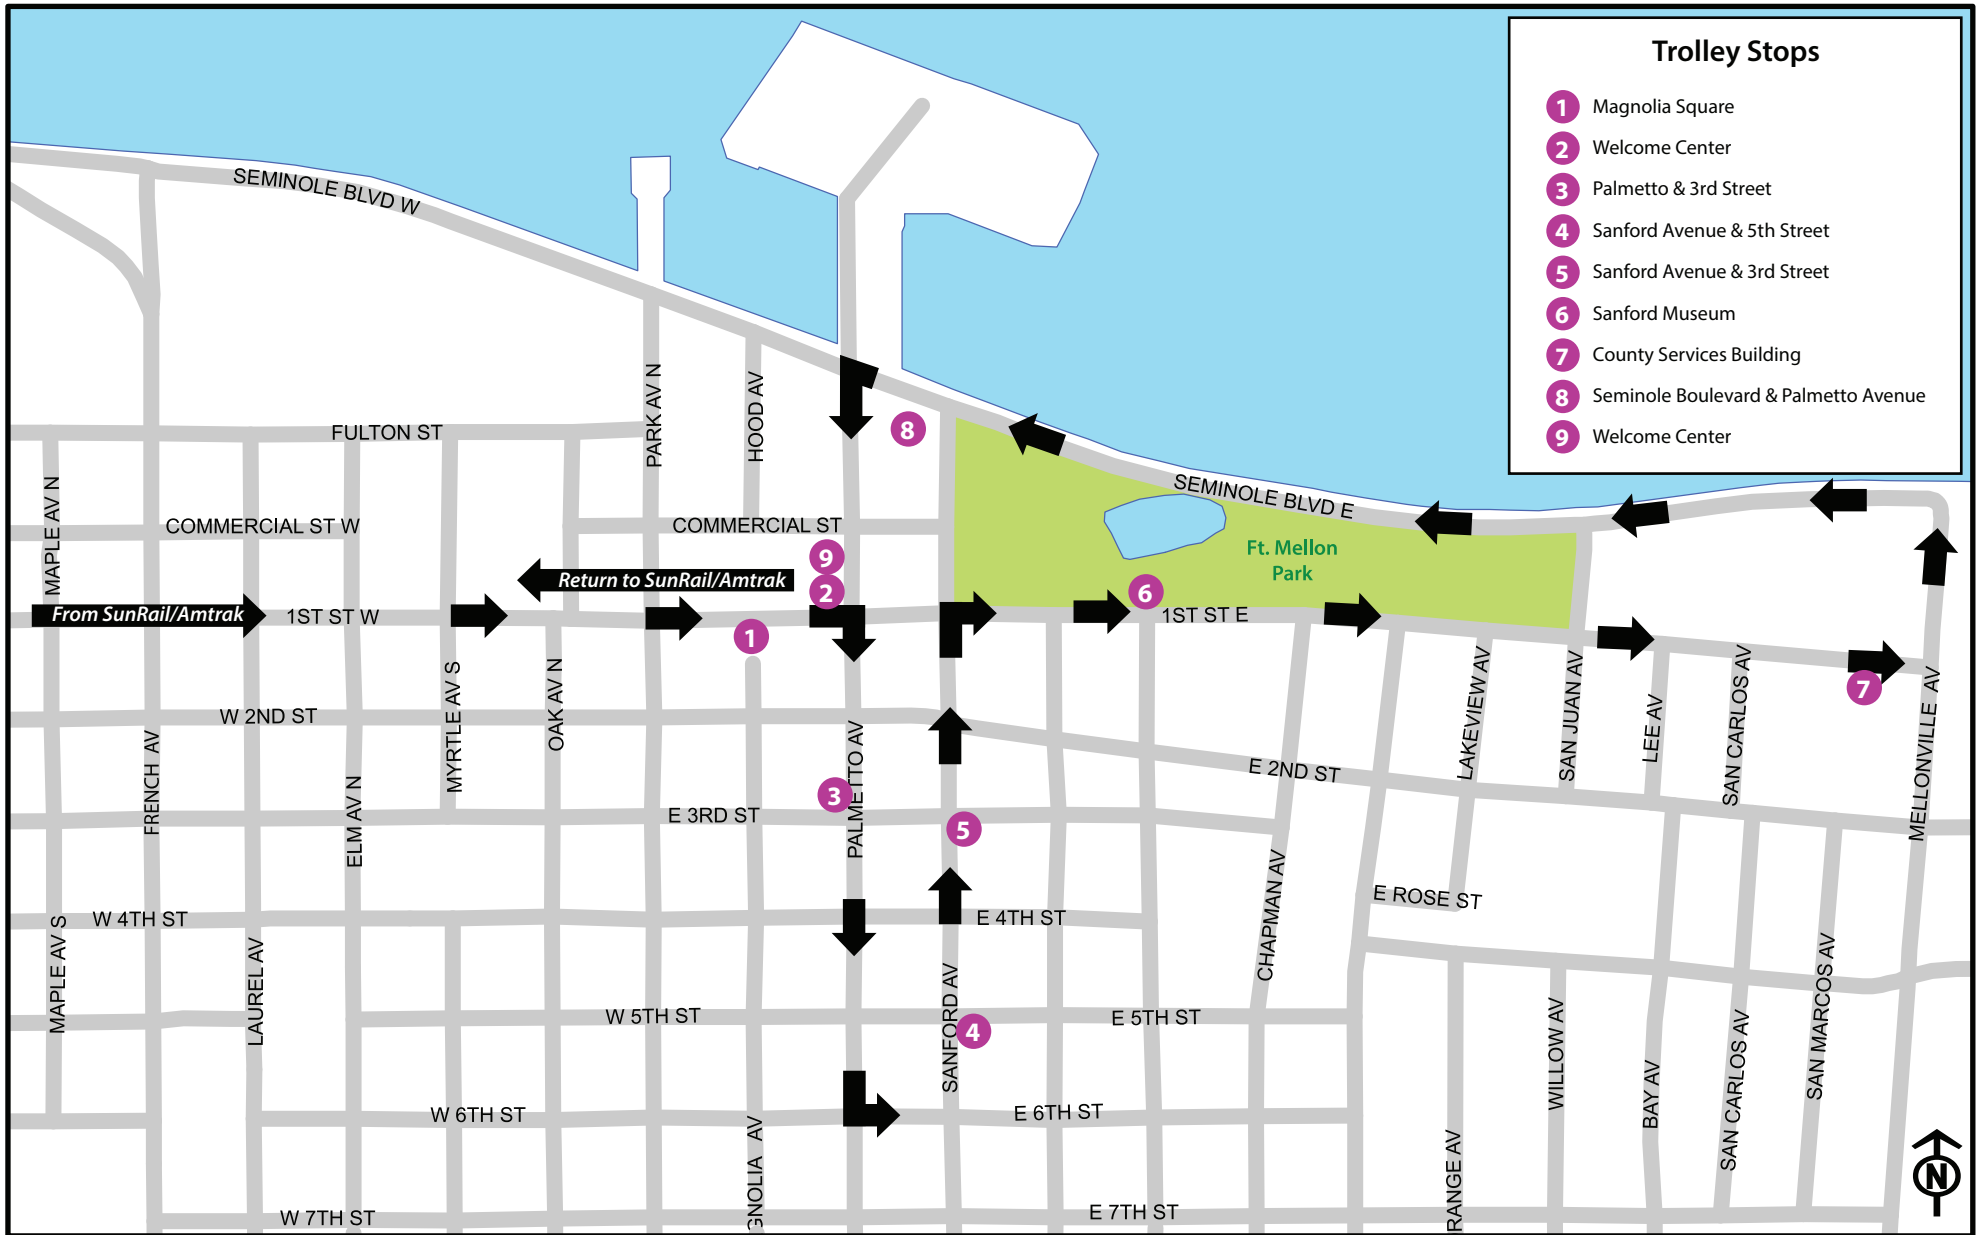

Route of the Sanford Trolley

CITY OF
SANFORD
 COMMUNITY REDEVELOPMENT AGENCY

Brought to you by the Sanford
 Community Redevelopment Agency.

FREE TROLLEY SCHEDULE

Effective April 1, 2019

ARRIVAL TIMES MONDAY - SATURDAY												
SUNRAIL NORTHBOUND ARRIVALS	12:05		1:35		2:35		3:35		4:35		5:35 & 6:05	6:45
SUNRAIL SOUTHBOUND ARRIVALS		12:36	1:36			3:06	3:36	4:06 & 4:36	5:06			6:51
TROLLEY LEAVES SUNRAIL	12:15	12:55	1:45	2:15	2:45	3:15	3:55	4:45	5:15	6:15	7:15	
MAGNOLIA SQUARE	12:25	1:05	1:55	2:25	2:55	3:25	4:05	4:55	5:25	6:25	7:25	
WELCOME CENTER	12:26	1:06	1:56	2:26	2:56	3:26	4:06	4:56	5:26	6:26	7:26	
PALMETTO & 3RD	12:27	1:07	1:57	2:27	2:57	3:27	4:07	4:57	5:27	6:27	7:27	
SANFORD AVE. & 5TH	12:29	1:09	1:59	2:29	2:59	3:29	4:09	4:59	5:29	6:29	7:29	
SANFORD AVE. & 3RD	12:30	1:10	2:00	2:30	3:00	3:30	4:10	5:00	5:30	6:30	7:30	
SANFORD MUSEUM	12:31	1:11	2:01	2:31	3:01	3:31	4:11	5:01	5:31	6:31	7:31	
COUNTY SVC BLDG.	12:32	1:12	2:02	2:32	3:02	3:32	4:12	5:02	5:32	6:32	7:32	
SEMINOLE BLVD. & PALMETTO AVE	12:34	1:14	2:04	2:34	3:04	3:34	4:14	5:04	5:34	6:34	7:34	
WELCOME CENTER	12:35	1:15	2:05	2:35	3:05	3:35	4:15	5:05	5:35	6:35	7:35	

Extended Friday Service Till 9pm

ARRIVAL TIMES		
SUNRAIL NORTHBOUND ARRIVALS	7:15	7:45 & 8:15
SUNRAIL SOUTHBOUND ARRIVALS		8:16
TROLLEY LEAVES SUNRAIL	7:45	8:30
MAGNOLIA SQUARE	7:55	8:40
WELCOME CENTER	7:56	8:41
PALMETTO & 3RD	7:57	8:42
SANFORD AVE. & 5TH	7:59	8:44
SANFORD AVE. & 3RD	8:00	8:45
SANFORD MUSEUM	8:01	8:46
COUNTY SVC BLDG.	8:02	8:47
SEMINOLE BLVD. & PALMETTO AVE	8:04	8:49
WELCOME CENTER	8:05	8:50
TROLLEY ARRIVES AT SUNRAIL	8:15	8:59

LIMITED RETURN SERVICE
LIMITED RETURN SERVICE

Sunday - no service

NOTE: Road closures, train schedule changes, and other unforeseen circumstances may affect the schedule. Schedule is subject to change without notice.

To track the trolley "live" please visit <https://www.sanfordfl.gov/residents/trolley>